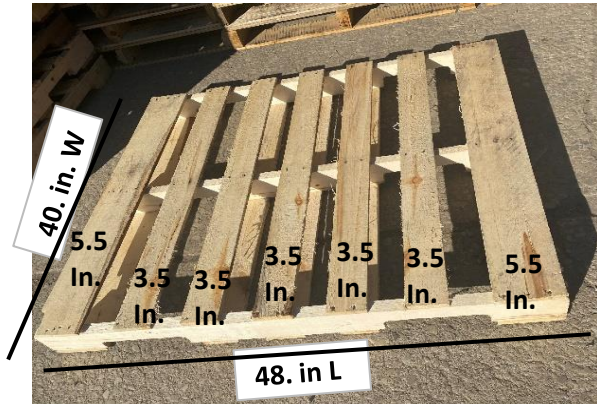

Garcia Pallets

address:4470 Italia Ave
Vineland, NJ 08360

Premiu Pallet Specification

Top Of Pallet

Botton Of Pallet

Pallet Information: 48. in Long x 40. in Wide. Partial 4ways, double face.

Top Deck Boards
7 Boards Total
2- 5.5 in x 40 in End side boars
5- 3.5 in x 40 middle boards

Bottom Deck
5 boards total
2- 5.5 in. x 40 in end side boards
3- 3.5 in. x 40 middle boards

Lumber:
Untreated wood
About 70-90 nails

Stringers
3- 3.5in H x 48. In L