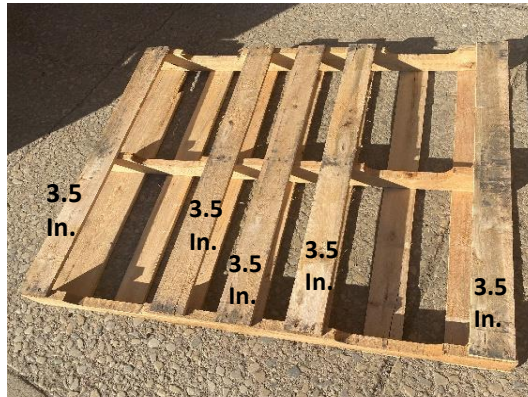

Garcia Pallets

address:4470 Italia Ave
Vineland, NJ 08360

Grade A Pallet Specification

Top Of Pallet

Bottom Of Pallet

Pallet Information: 48. in Long x 40. in Wide. Partial 4ways, double face.

Top Deck Boards
7 Boards Total
7- 3.5 in x 40 all top boards
Some pallets may have two 5.5 top side boards like premium does. But never on the bottom.

Bottom Deck
5 boards total
5- 3.5 in. x 40 all bottom boards

Lumber:
Untreated wood
About 70-90 nails

Stringers
3- 3.5in H x 48. In L