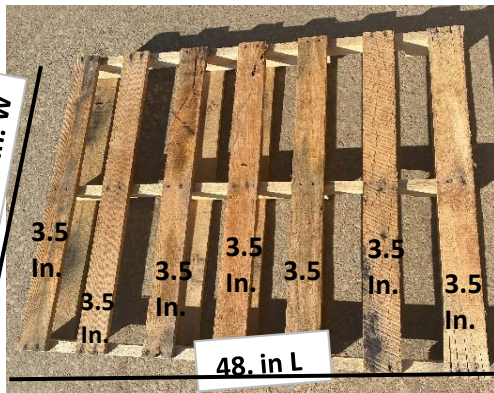

Garcia Pallets

address:4470 Italia Ave
Vineland, NJ 08360

Grade A Pallet Specification

Top Of Pallet

Bottom Of Pallet

Pallet Information: 48. in Long x 40. in Wide. Partial 4ways, double face.

Top Deck Boards
7 Boards Total
7- 3.5 in x 40 all top boards
Some pallets may have two 5.5 top side boards like premium does. But never on the bottom.

Bottom Deck
5 boards total
5- 3.5 in. x 40 all bottom boards

Lumber:
Untreated wood
About 70-90 nails

Stringers
3- 3.5in H x 48. In L